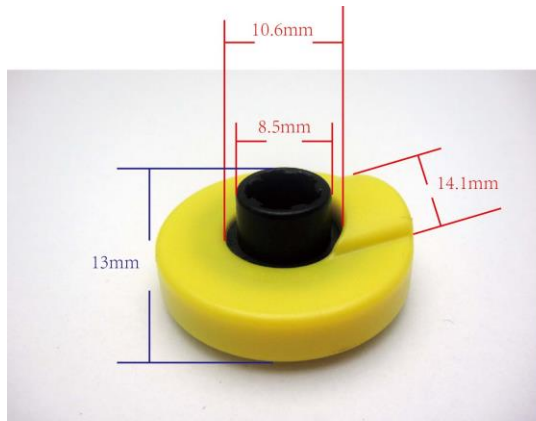

PRODUCT DATASHEET

GLOBAL TAG RFID EAR TAG (LF, HF, NFC, UHF)

RFID EAR TAG Identifies and tracks animals and livestock.

Mounted on the ear of the livestock animals, RFID EAR TAG is a marker which guarantees a durable identification and represents a support for farmers and ranchers in tracking individual animals within a flock.

Dimensions: 29,8x13mm

Material: Plastic Housing: Nylon / Potting: TPU

Color: Yellow; Other colors are available on demand

Class Protection: IP68 (Totally protected against ingress of solid / Protected against long period of immersion)