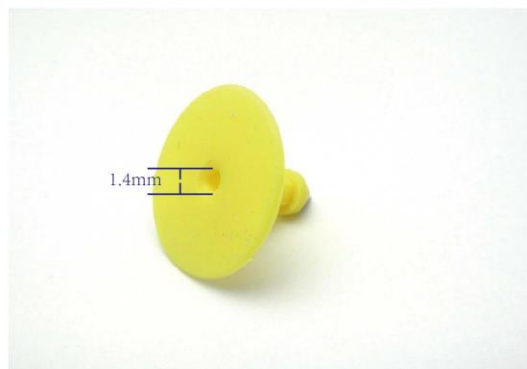

PRODUCT DATASHEET

GLOBAL TAG RFID EAR TAG (LF, HF, NFC, UHF)

RFID EAR TAG Identifies and tracks animals and livestock.

Mounted on the ear of the livestock animals, RFID EAR TAG is a marker which guarantees a durable identification and represents a support for farmers and ranchers in tracking individual animals within a flock.

RFID EAR TAG can be custom printed with tag data, logo, ranch name, and are available in multiple colors.

This RFID tag model is available in LF (125khz or 134khz), HF (ISO14443 or ISO15693) and UHF.

MECHANICAL AND ENVIRONMENTAL SPECIFICATIONS

Dimensions: 29,8x13mm

Material: Plastic Housing: Nylon / Potting: TPU

Color: Yellow; Other colors are available on demand

Class Protection: IP68 (Totally protected against ingress of solid / Protected against long period of immersion)